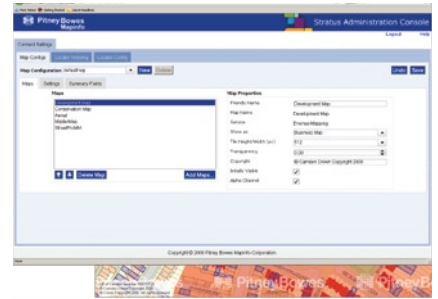

Web-Based Administration Console.

Web standards

Stratus Connect supports web standards including XHTML 1.0, CSS2.0 and WCAG1.0.

THE PITNEY BOWES BUSINESS INSIGHT ADVANTAGE

Pitney Bowes Business Insight (PBBI) provides a unique combination of location and communication intelligence software, data and services that enable organisations to make more informed decisions about customers, competition and market expansion. With the industry's most comprehensive set of solutions for maximising the value of customer data, PBBI provides the tools required to more effectively locate, connect and communicate with customers in today's global markets. Leading organisations rely on PBBI solutions to increase the accuracy and effectiveness of customer information delivery and drive profitable growth. Visit www.pbbusinessinsight.com and www.pb.com for more information.