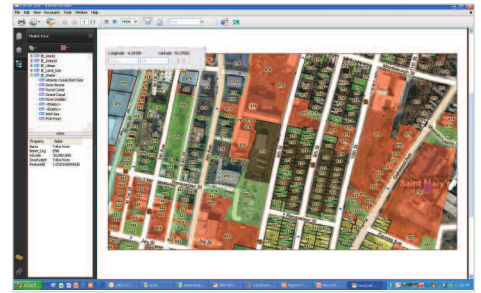

Search and Discover Data

New capabilities help users and organisations search for data within an organisation or around the world. Metadata (think of this as 'data about data') is easily collected and shared with industry-standard data catalogues available from PBBI or other vendors. This includes the Open Geospatial Consortium's (OGC) Catalogue Services WEB (CSW) standard which is required for meeting INSPIRE data sharing requirements. One or more catalogues can be searched at a time to find data that you need. These data catalogues might reference an organisation's own internal data or they could be catalogues of data offered by other organisations that are on the Internet. Editing of metadata is also supported. Another powerful capability is the ability to instantly view the actual data in MapInfo Professional. Viewing the data in MapInfo Professional is available when data is exposed as a File, such as MapInfo files, or as a Web service such as Web Mapping Service (WMS), Web Feature Service (WFS), or Tile Server links.

SPECIFICATIONS

Supported Operating Systems

- Windows® 7, Windows® Vista, Windows® XP, Windows® 2008 Server, Windows® 2008 Server with XenServer (Citrix MetaFrame)

Share your maps as Geo registered PDF – Associate geographic location and tabular data to geography right in the PDF. Sharing maps as Geo registered PDF means sharing map insight.