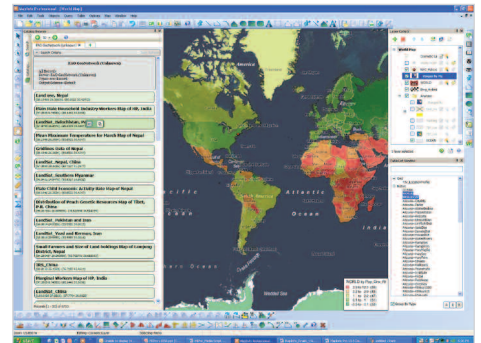

MapInfo Professional v10.5's Metadata Browser is easy to use. It provides an integrated Geodata search interface to quickly find and add data to your maps. Also, this capability supports data catalogues that are INSPIRE compliant.

Can You Afford Not to Be Location Intelligent?

Data is used every day, and across every enterprise, to make critical strategic decisions that positively impact both business and customers. MapInfo Professional v10.5, and its location intelligence capabilities, helps organisations understand their business, analyse trends geographically, and make critical decisions with greater clarity of risk and opportunity. Can you afford not to implement MapInfo Professional v10.5 today?

FOR MORE INFORMATION VISIT WWW.PBINSIGHT.CO.UK

EUROPE/UNITED KINGDOM

Minton Place
Victoria Street
Windsor, Berkshire SL4 1EG

+44.800.840.0001
pbbi.europe@pb.com
www.pbinsight.co.uk

UNITED STATES

One Global View
Troy, NY 12180

1.800.327.8627
pbbi.sales@pb.com
www.pbinsight.com

CANADA

26 Wellington Street East
Suite 500
Toronto, ON M5E 1S2

1.800.268.3282
pbbi.canada.sales@pb.com
www.pbinsight.ca

ASIA-PACIFIC/AUSTRALIA

Level 7, 1 Elizabeth Plaza
North Sydney NSW 2060

+61.2.9437.6255
pbbi.australia@pb.com
pbbi.singapore@pb.com
pbbi.china@pb.com
www.pbinsight.com.au

PITNEY BOWES BUSINESS INSIGHT
IS HEADQUARTERED OUT OF THE
UNITED STATES.